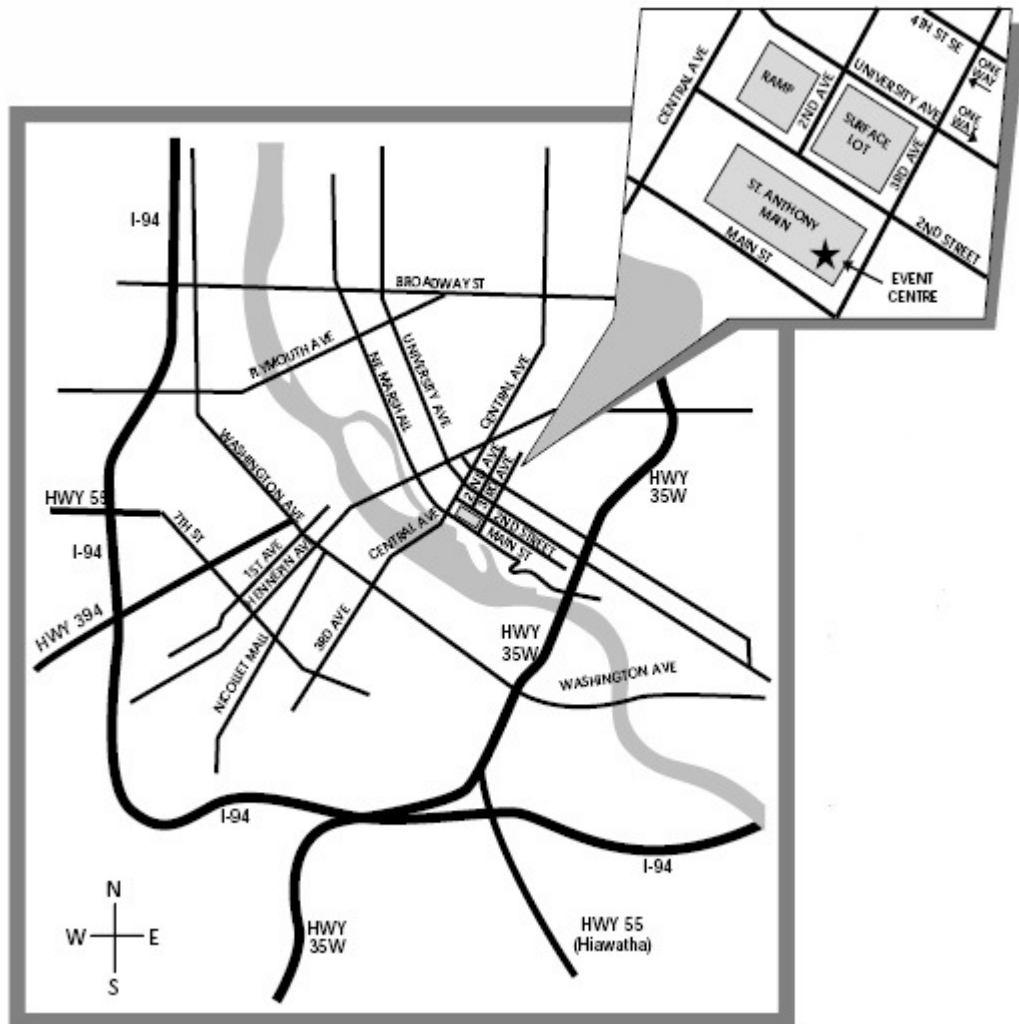

## DIRECTIONS TO ST. ANTHONY MAIN EVENT CENTRE

219 Main Street SE | Minneapolis, MN 55414

Phone: (612) 874-0880

**PARKING:** Parking in the Saint Anthony Falls Ramp is included in the facility rental. It is connected to Saint Anthony Main via an underground tunnel and is located on the north side of 2nd Avenue. Guests need to bring their parking tickets into the event facility for validation.

**FROM THE EAST:** Take 94 West and exit on 11th Street. Go right onto 3rd Avenue > cross the Mississippi River and take the first right onto 2nd Street. Turn left onto 2nd Avenue and go left into the parking ramp. Go to parking ramp elevator and follow signs to St. Anthony Main Event Centre.

**FROM THE WEST:** Take 394 East into downtown Minneapolis. Take the Washington Avenue exit and go right onto Washington Avenue at the top of the exit. Turn left onto Hennepin Avenue and cross the Mississippi River. Turn right onto University and another right onto 2nd Avenue SE. Turn right into the parking ramp. Go to parking ramp elevator and follow signs to St. Anthony Main Event Centre.

**FROM THE NORTH:** Take 35W South to 4<sup>th</sup> Street/University Avenue exit. Turn right on 4<sup>th</sup> Street. Take 4<sup>th</sup> Street to 2<sup>nd</sup> Ave SE and turn left. The parking ramp is on the right. Go to parking ramp elevator and follow signs to St. Anthony Main Event Centre.