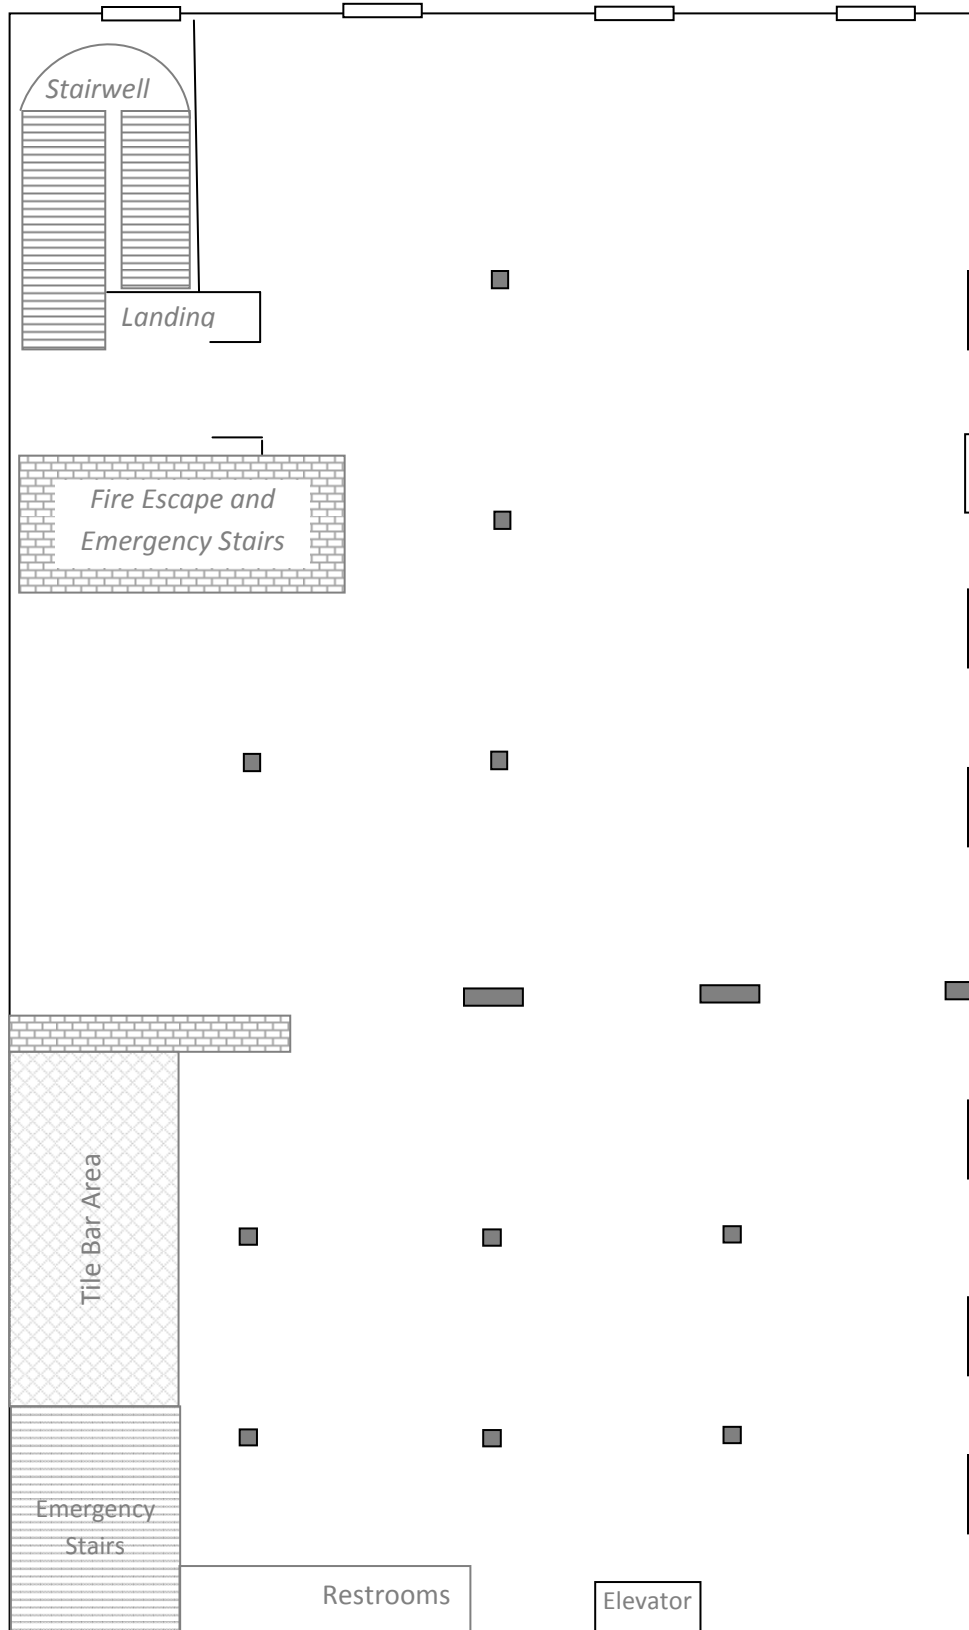

St. ANTHONY

MAIN EVENT CENTRE

219 SE Main Street | Minneapolis, MN 55414 | Phone (612) 623-3412 | Fax (612) 623-0584

Upper Level

Room Dimensions: W: 58' L: 57'6"

Operated by Three Sons Signature Cuisine

2322 Blaisdell Avenue South | Minneapolis, Minnesota 55404 | Phone: (612) 874-0880 | Fax (612) 874-0139